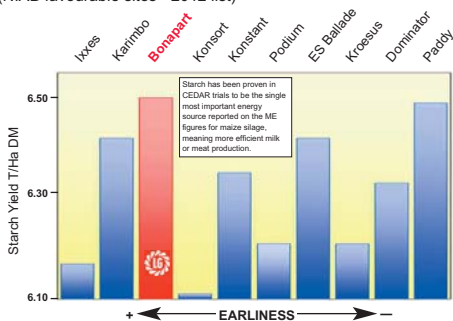

Bonapart Starch Yields

(NIAB favourable sites - 2012 list)