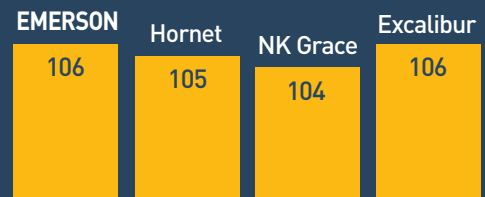

### SUMMARY

Emerson is a hybrid winter oilseed rape variety with a very high gross output potential, stiff stems and the best available resistance to light leaf spot. Its high oil content and seed yield offer the potential of high economic performance for growers.

### VERY HIGH GROSS OUTPUT

**HGCA North Region**  
Gross Output (% treated controls)

Emerson has a very high gross output potential and is well suited to the HGCA North region.