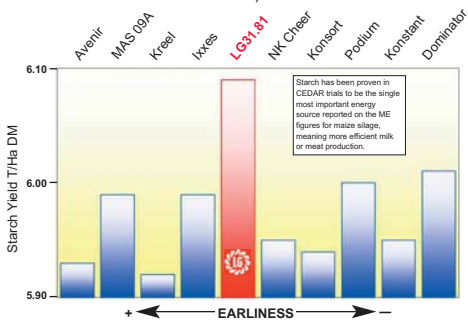

LG31.81

Forage
Maize

Massive starch yields!

- LG31.81 is early to harvest (Maturity Class 8) and suitable for most sites
- With massive starch yields higher than most varieties on the NIAB list, LG31.81 produces energy rich silage
- LG31.81 combines an early harvest, good dry matter yield and massive starch yields, providing energy dense silage to improve milk yield and liveweight gain from forage

MATURITY CLASS 8
EARLY

EARLY VIGOUR 7.3
GOOD

STANDING POWER 8.3
EXCELLENT

LG31.81 Starch Yields

(NIAB less favourable sites - 2012 list)

- Higher yielding than Avenir and Kaspian – worth an extra £22+ per acre
- Higher starch yields than Ixxes and Konsort – worth an extra £10+ per acre