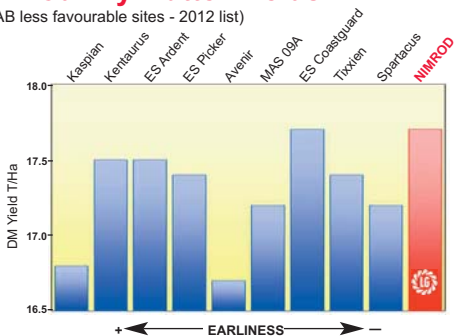

NIMROD

Forage Maize

The high flyer!

- NIMROD is early to harvest (Maturity Class 8) and suitable for most sites.
- Good dry matter yield means NIMROD is an economical variety to grow.
- Outstanding early vigour means NIMROD gets off to a flying start.
- NIMROD provides good starch yields for improved feed value.

MATURITY CLASS 8
EARLY

EARLY VIGOUR 7.6
VERY GOOD

STANDING POWER 8.1
VERY GOOD

Nimrod Dry Matter Yields

(NIAB less favourable sites - 2012 list)

- Outyields Tixxien - worth an extra £11 per acre
- Higher starch yield than ES Agreement - worth an extra £32 per acre