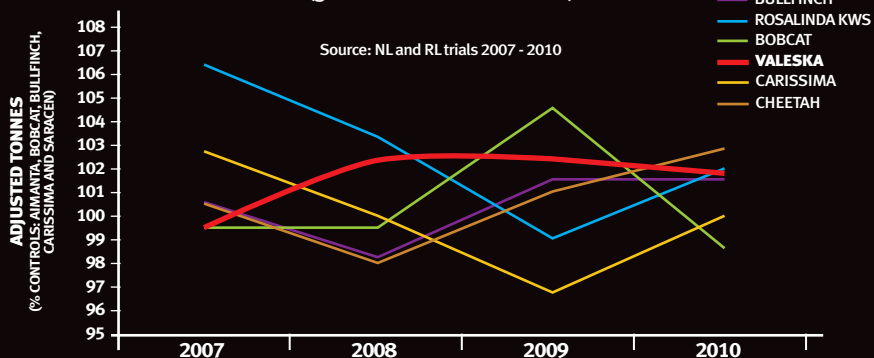

TRY ME, I DON'T DISAPPOINT

VALESKA

SUGAR BEET

- Consistently high adjusted tonnes
- Below average bolters for early and normal sowing
- Very high sugar content (18.94%), above the RL average
- Good juice quality

Performance consistency of most popular varieties
(grown on 80% of 2011 UK area)

Marketed by

Introduced by

Discover more about the new face of consistent sugar beet at
www.limagrain.co.uk/valeska