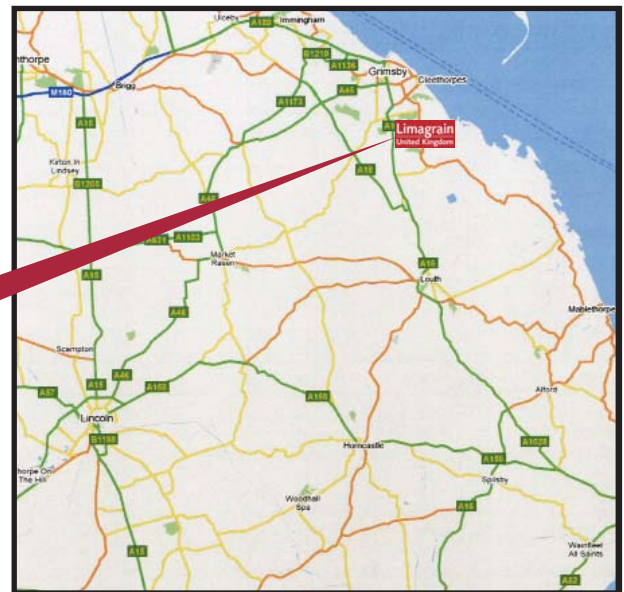

Limagrain UK Limited
Arable Processing & Laboratory,
Warehouse & Distribution
Nickerson Way
Holton le Clay
Grimsby
North East Lincolnshire
DN36 5HS

Tel: 01472 823461
Fax: 01472 828302

HOW TO FIND US

WE ARE HERE

LOCATION

Our office is located at Holton le Clay, Grimsby, NE Lincolnshire, just off the A16, 5 miles from Grimsby (North) and 10 miles from Louth (South).

BY ROAD

Holton le Clay is readily accessed from the A16, via the M180 (on to the A180 to Grimsby then the A16) from the North, and the A16 from Spalding from the South. From Lincoln follow the A158 to Wragby, then take the A157 to Louth and follow the A16 north for 10 miles to Holton. From Kings Lynn take the A17 and then at the Algakirk roundabout take the A16 towards Boston and north on the A16 to Holton.

Enter Holton le Clay from the Louth side of the village and turn left just after The Jug and Bottle Pub entrance. Sat Nav. DN36 5HS

BY RAIL

The nearest train station is Grimsby.