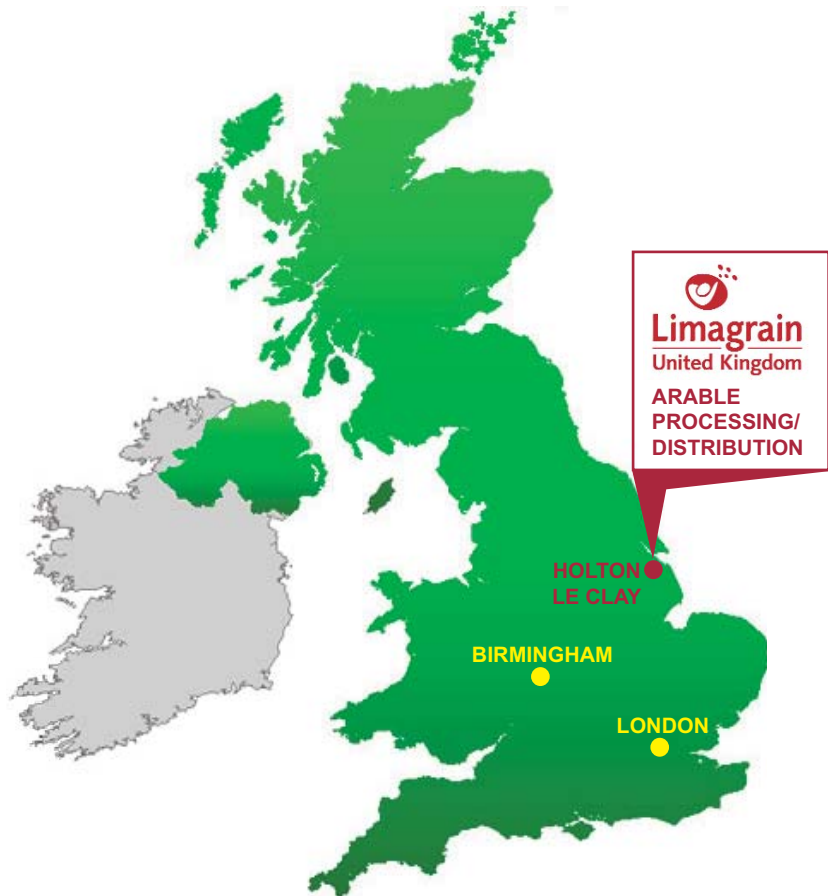

Limagrain UK Limited
Arable Processing & Laboratory,
Warehouse & Distribution
Nickerson Way
Holton le Clay
Grimsby
North East Lincolnshire
DN36 5HS

Tel: 01472 823461
Fax: 01472 828302

HOW TO FIND US

WE ARE HERE

LOCATION

Our office is located at Holton le Clay, Grimsby, NE Lincolnshire, just off the A16, 5 miles from Grimsby (North) and 10 miles from Louth (South).

BY ROAD

Holton le Clay is readily accessed from the A16, via the M180 (on to the A180 to Grimsby then the A16) from the North, and the A16 from Spalding from the South. From Lincoln follow the A158 to Wragby, then take the A157 to Louth and follow the A16 north for 10 miles to Holton. From Kings Lynn take the A17 and then at the Algakirk roundabout take the A16 towards Boston and north on the A16 to Holton.

Enter Holton le Clay from the Louth side of the village and turn left just after The Jug and Bottle Pub entrance. Sat Nav. DN36 5HS

BY RAIL

The nearest train station is Grimsby.