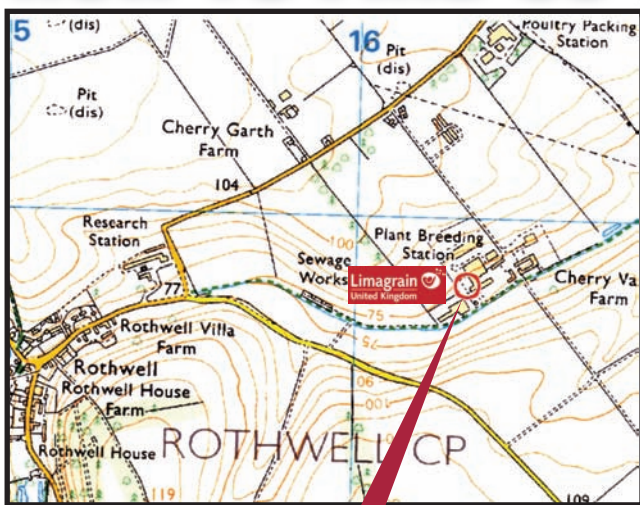

## HOW TO FIND US

##### **From South**

A1 to Newark - A46 to Lincoln (By-Pass) - A46 to Market Rasen (By-Pass) - A46 to Caistor - right onto B1225 - Left to Rothwell - follow signs for Limagrain UK

##### **From South East**

Horncastle - A158 to Bamber village - fork off right onto B1225 (known as 'Caistor High Street') - straight on until signs for Rothwell on right - follow signs for Limagrain UK

#### BY RAIL

Stations at Lincoln, Market Rasen & Grimsby can be accessed from main line station Newark, which is served daily from London Kings Cross. High speed trains also stop at Grantham and Doncaster.