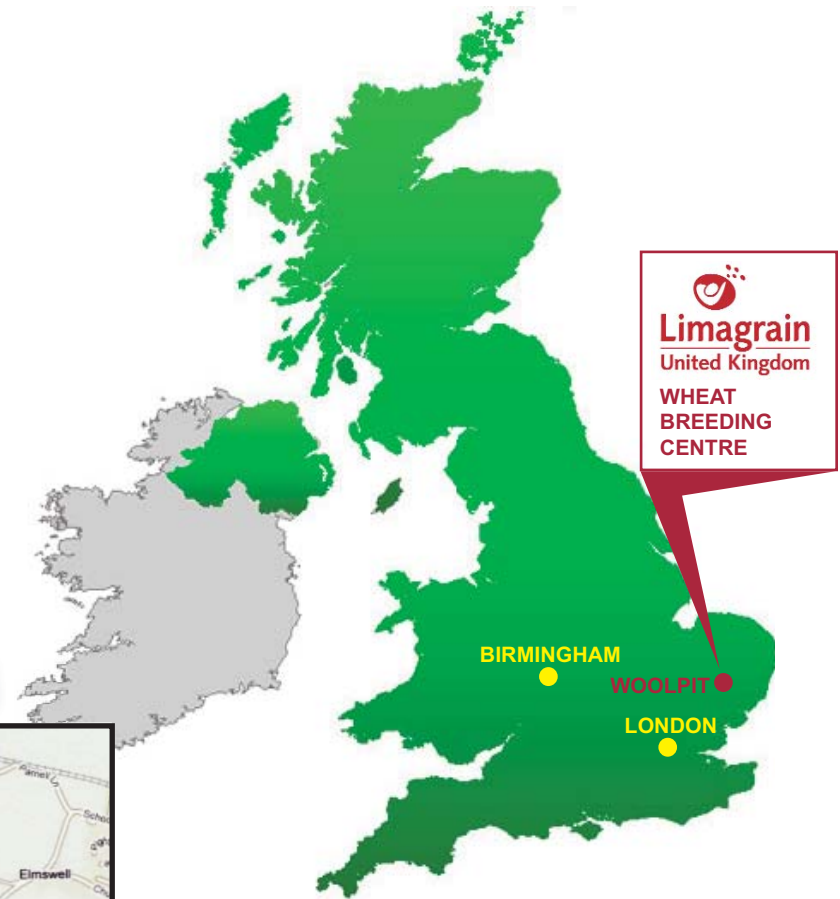

### LOCATION

Our office is located at Woolpit, Suffolk, just off the A14 midway between Bury St Edmunds and Stowmarket.

### BY ROAD

Woolpit is readily accessed from the A14, A12, A134, A140 and M11. It is situated just off the A14 between Bury St Edmunds and Stowmarket. Sat Nav. IP30 9UP

### BY RAIL

Woolpit is located 10 miles east of Bury St Edmunds and 5 miles west of Stowmarket. From London and the south take the mainline Liverpool Street to Norwich service, alight at Stowmarket and take a taxi (approx. 15 minutes).

From the West and North route via Bury St Edmunds and take a taxi (approx. 15 minutes).

**Limagrain**  
United Kingdom  
**WHEAT  
BREEDING  
CENTRE**

BIRMINGHAM

WOOLPIT

LONDON