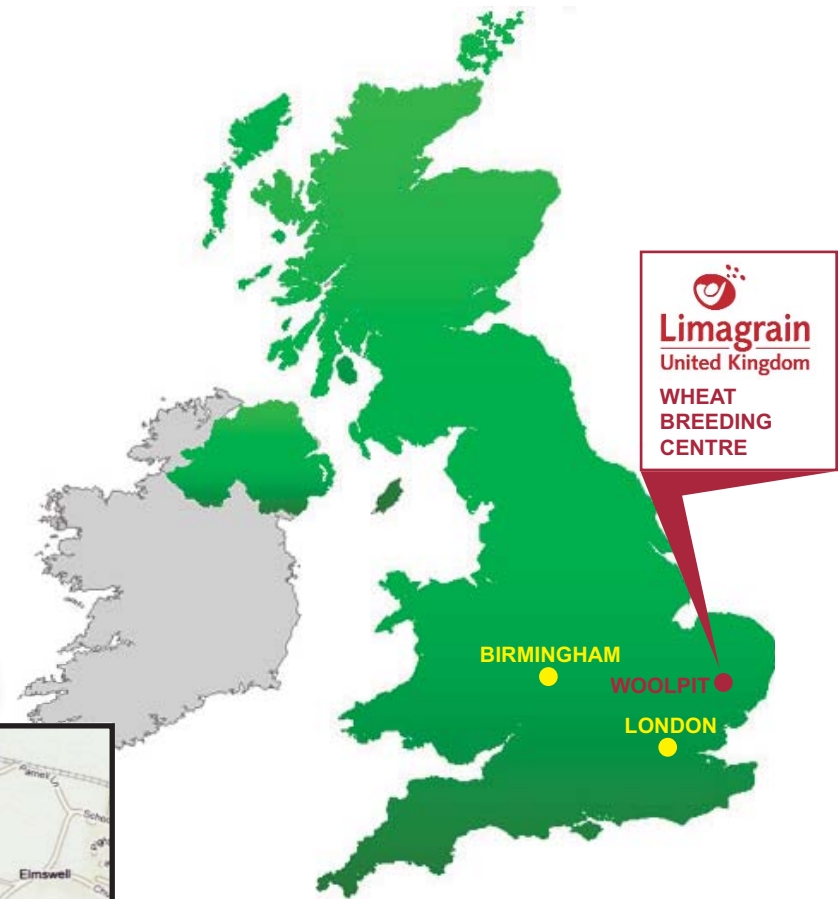

Limagrain UK Limited
Wheat Breeding Centre
Woolpit Business Park
Windmill Avenue
Woolpit
Bury St Edmunds
Suffolk IP30 9UP

Tel: 01359 241000
Fax: 01359 242300

HOW TO FIND US

WE ARE HERE

LOCATION

Our office is located at Woolpit, Suffolk, just off the A14 midway between Bury St Edmunds and Stowmarket.

BY ROAD

Woolpit is readily accessed from the A14, A12, A134, A140 and M11. It is situated just off the A14 between Bury St Edmunds and Stowmarket. Sat Nav. IP30 9UP

BY RAIL

Woolpit is located 10 miles east of Bury St Edmunds and 5 miles west of Stowmarket. From London and the south take the mainline Liverpool Street to Norwich service, alight at Stowmarket and take a taxi (approx. 15 minutes).

From the West and North route via Bury St Edmunds and take a taxi (approx. 15 minutes).

Limagrain
United Kingdom
**WHEAT
BREEDING
CENTRE**