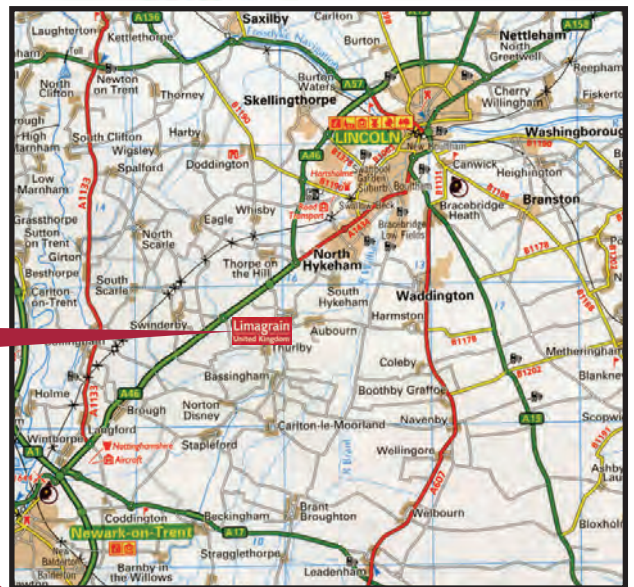

HOW TO FIND US