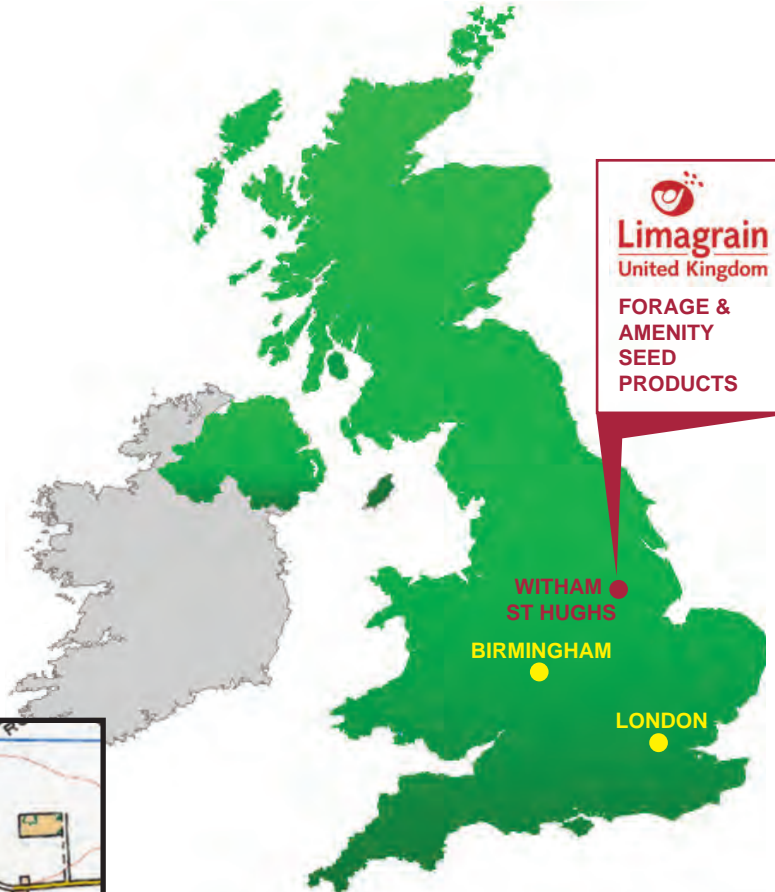

Limagrain UK Limited
Forage & Amenity Seed Products
Camp Road
Witham St Hughs
Lincoln
LN6 9TW

Tel: 01472 371471
Fax: 01522 868630

Limagrain
United Kingdom
FORAGE &
AMENITY
SEED
PRODUCTS

HOW TO FIND US

WE ARE HERE

LOCATION

Our office is located at Witham St Hughs, Lincolnshire, just off the A46 midway between Newark and Lincoln.

BY ROAD

Witham St Hughs is readily accessed from the A1, M1, M62 and M18. It is situated just off the A46 between Newark and Lincoln.

BY RAIL

To Newark Northgate Station. On the main Intercity network with direct trains from London Kings Cross (1hr 30mins), and the north. Newark to Witham St Hughs takes 15 minutes by taxi.