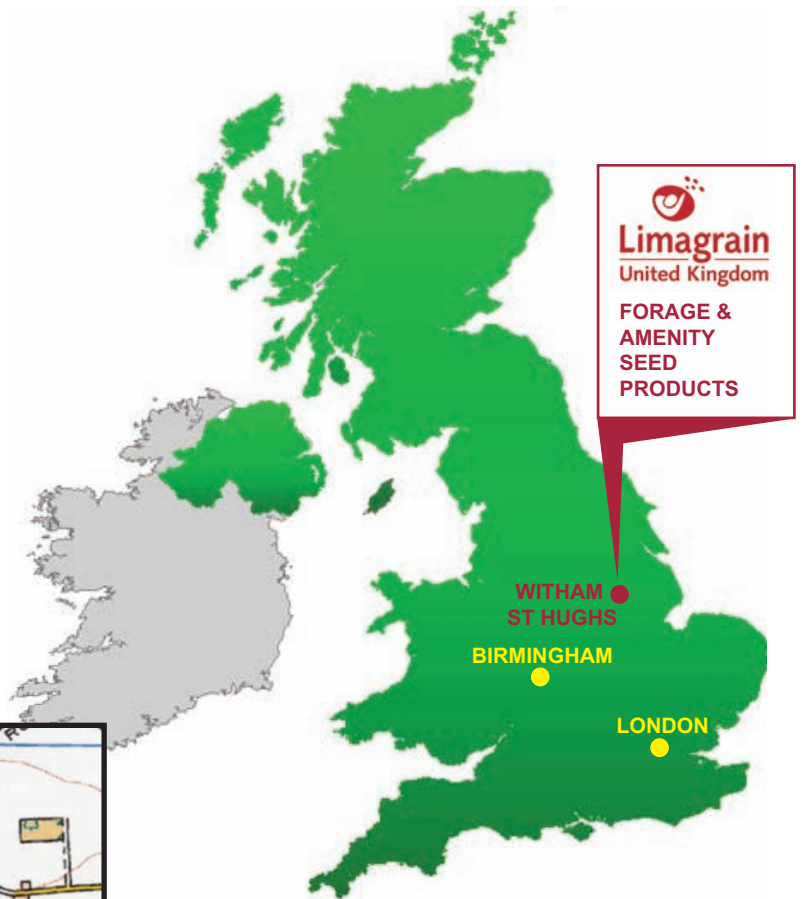

Limagrain UK Limited  
Forage & Amenity Seed Products  
Camp Road  
Witham St Hughs  
Lincoln  
LN6 9TW

Tel: 01522 861300  
Fax: 01522 869703

## HOW TO FIND US

**WE ARE HERE**

### LOCATION

Our office is located at Witham St Hughs, Lincolnshire, just off the A46 midway between Newark and Lincoln.

### BY ROAD

Witham St Hughs is readily accessed from the A1, M1, M62 and M18. It is situated just off the A46 between Newark and Lincoln.