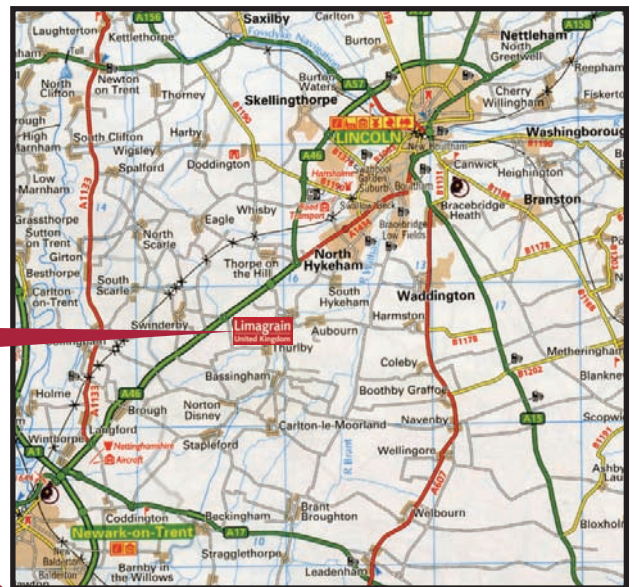

## HOW TO FIND US

**WE ARE HERE**

### LOCATION

Our office is located at Witham St Hughs, Lincolnshire, just off the A46 midway between Newark and Lincoln.

### BY ROAD

Witham St Hughs is readily accessed from the A1, M1, M62 and M18. It is situated just off the A46 between Newark and Lincoln.

### BY RAIL

To Newark Northgate Station. On the main Intercity network with direct trains from London Kings Cross (1hr 30mins), and the north. Newark to Witham St Hughs takes 15 minutes by taxi.